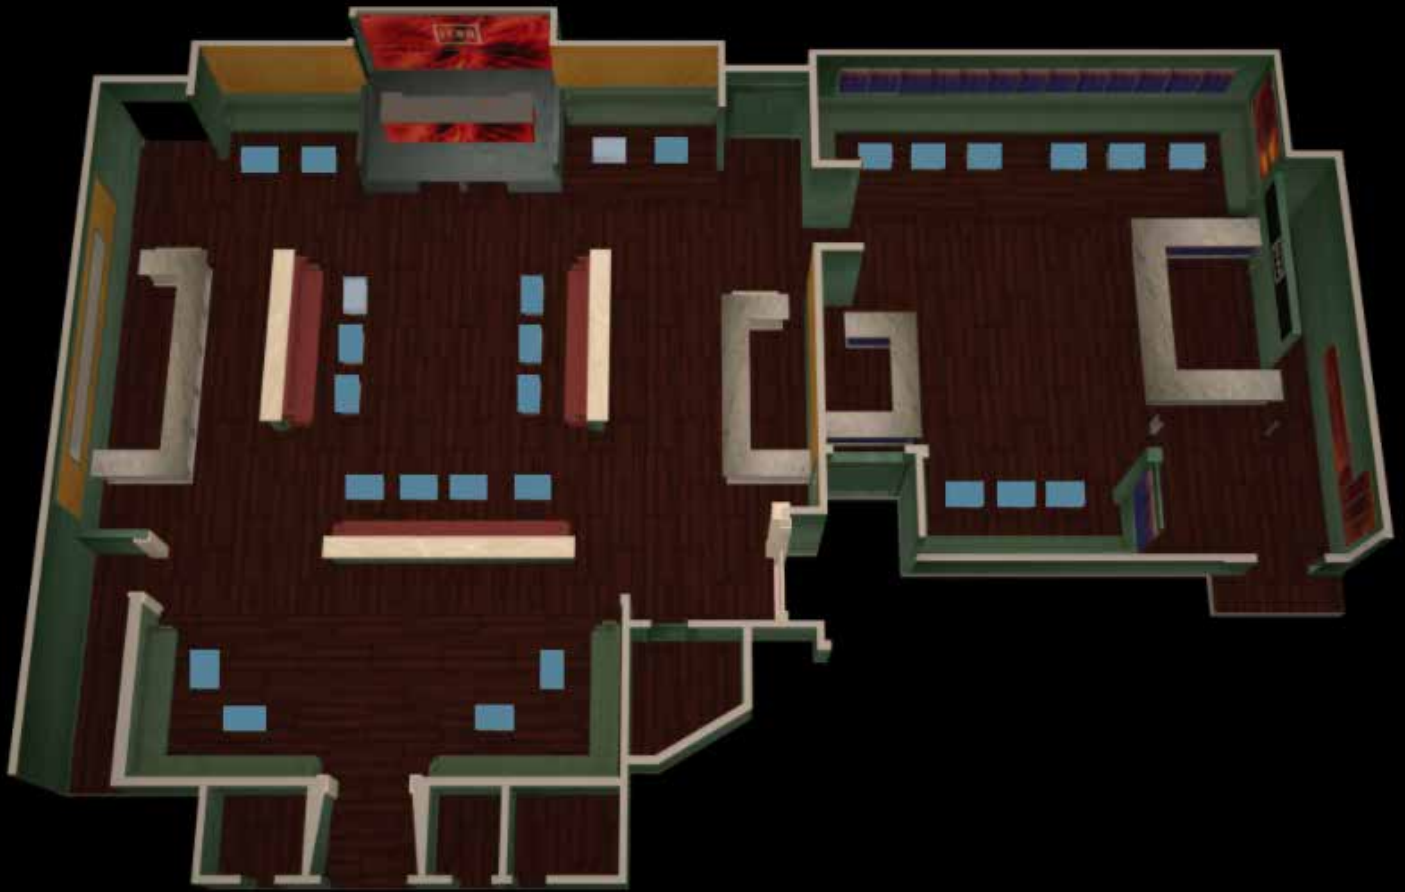

ICON

ICON blends the appeal of a high-energy nightclub and an ultra-exclusive lounge and is set to redefine nightlife in Boston.

The prototypical nightspot fashioned by Pasha Entertainment and Interior Design by John Stefanon of JFS Design Studio, Inc., ICON blends the appeal of a high-energy nightclub and an ultra-exclusive lounge and is set to redefine nightlife in Boston.

THE SPACE

With over 7,000 square feet of extraordinary design and extravagant décor as well as a state-of-the-art sound and lighting system, ICON promises an exciting and over-the-top experience for the discerning dance music enthusiast.

DETAILS

SOME OF THE VENUE'S KEY FEATURES INCLUDE:

380+ Guest Capacity

6500 Square Feet

1 Semi-Private & 1 Full Private VIP Lounge
Separate Lounge With Private Bar & Seating
State Of The Art DJ Booth & Sound System